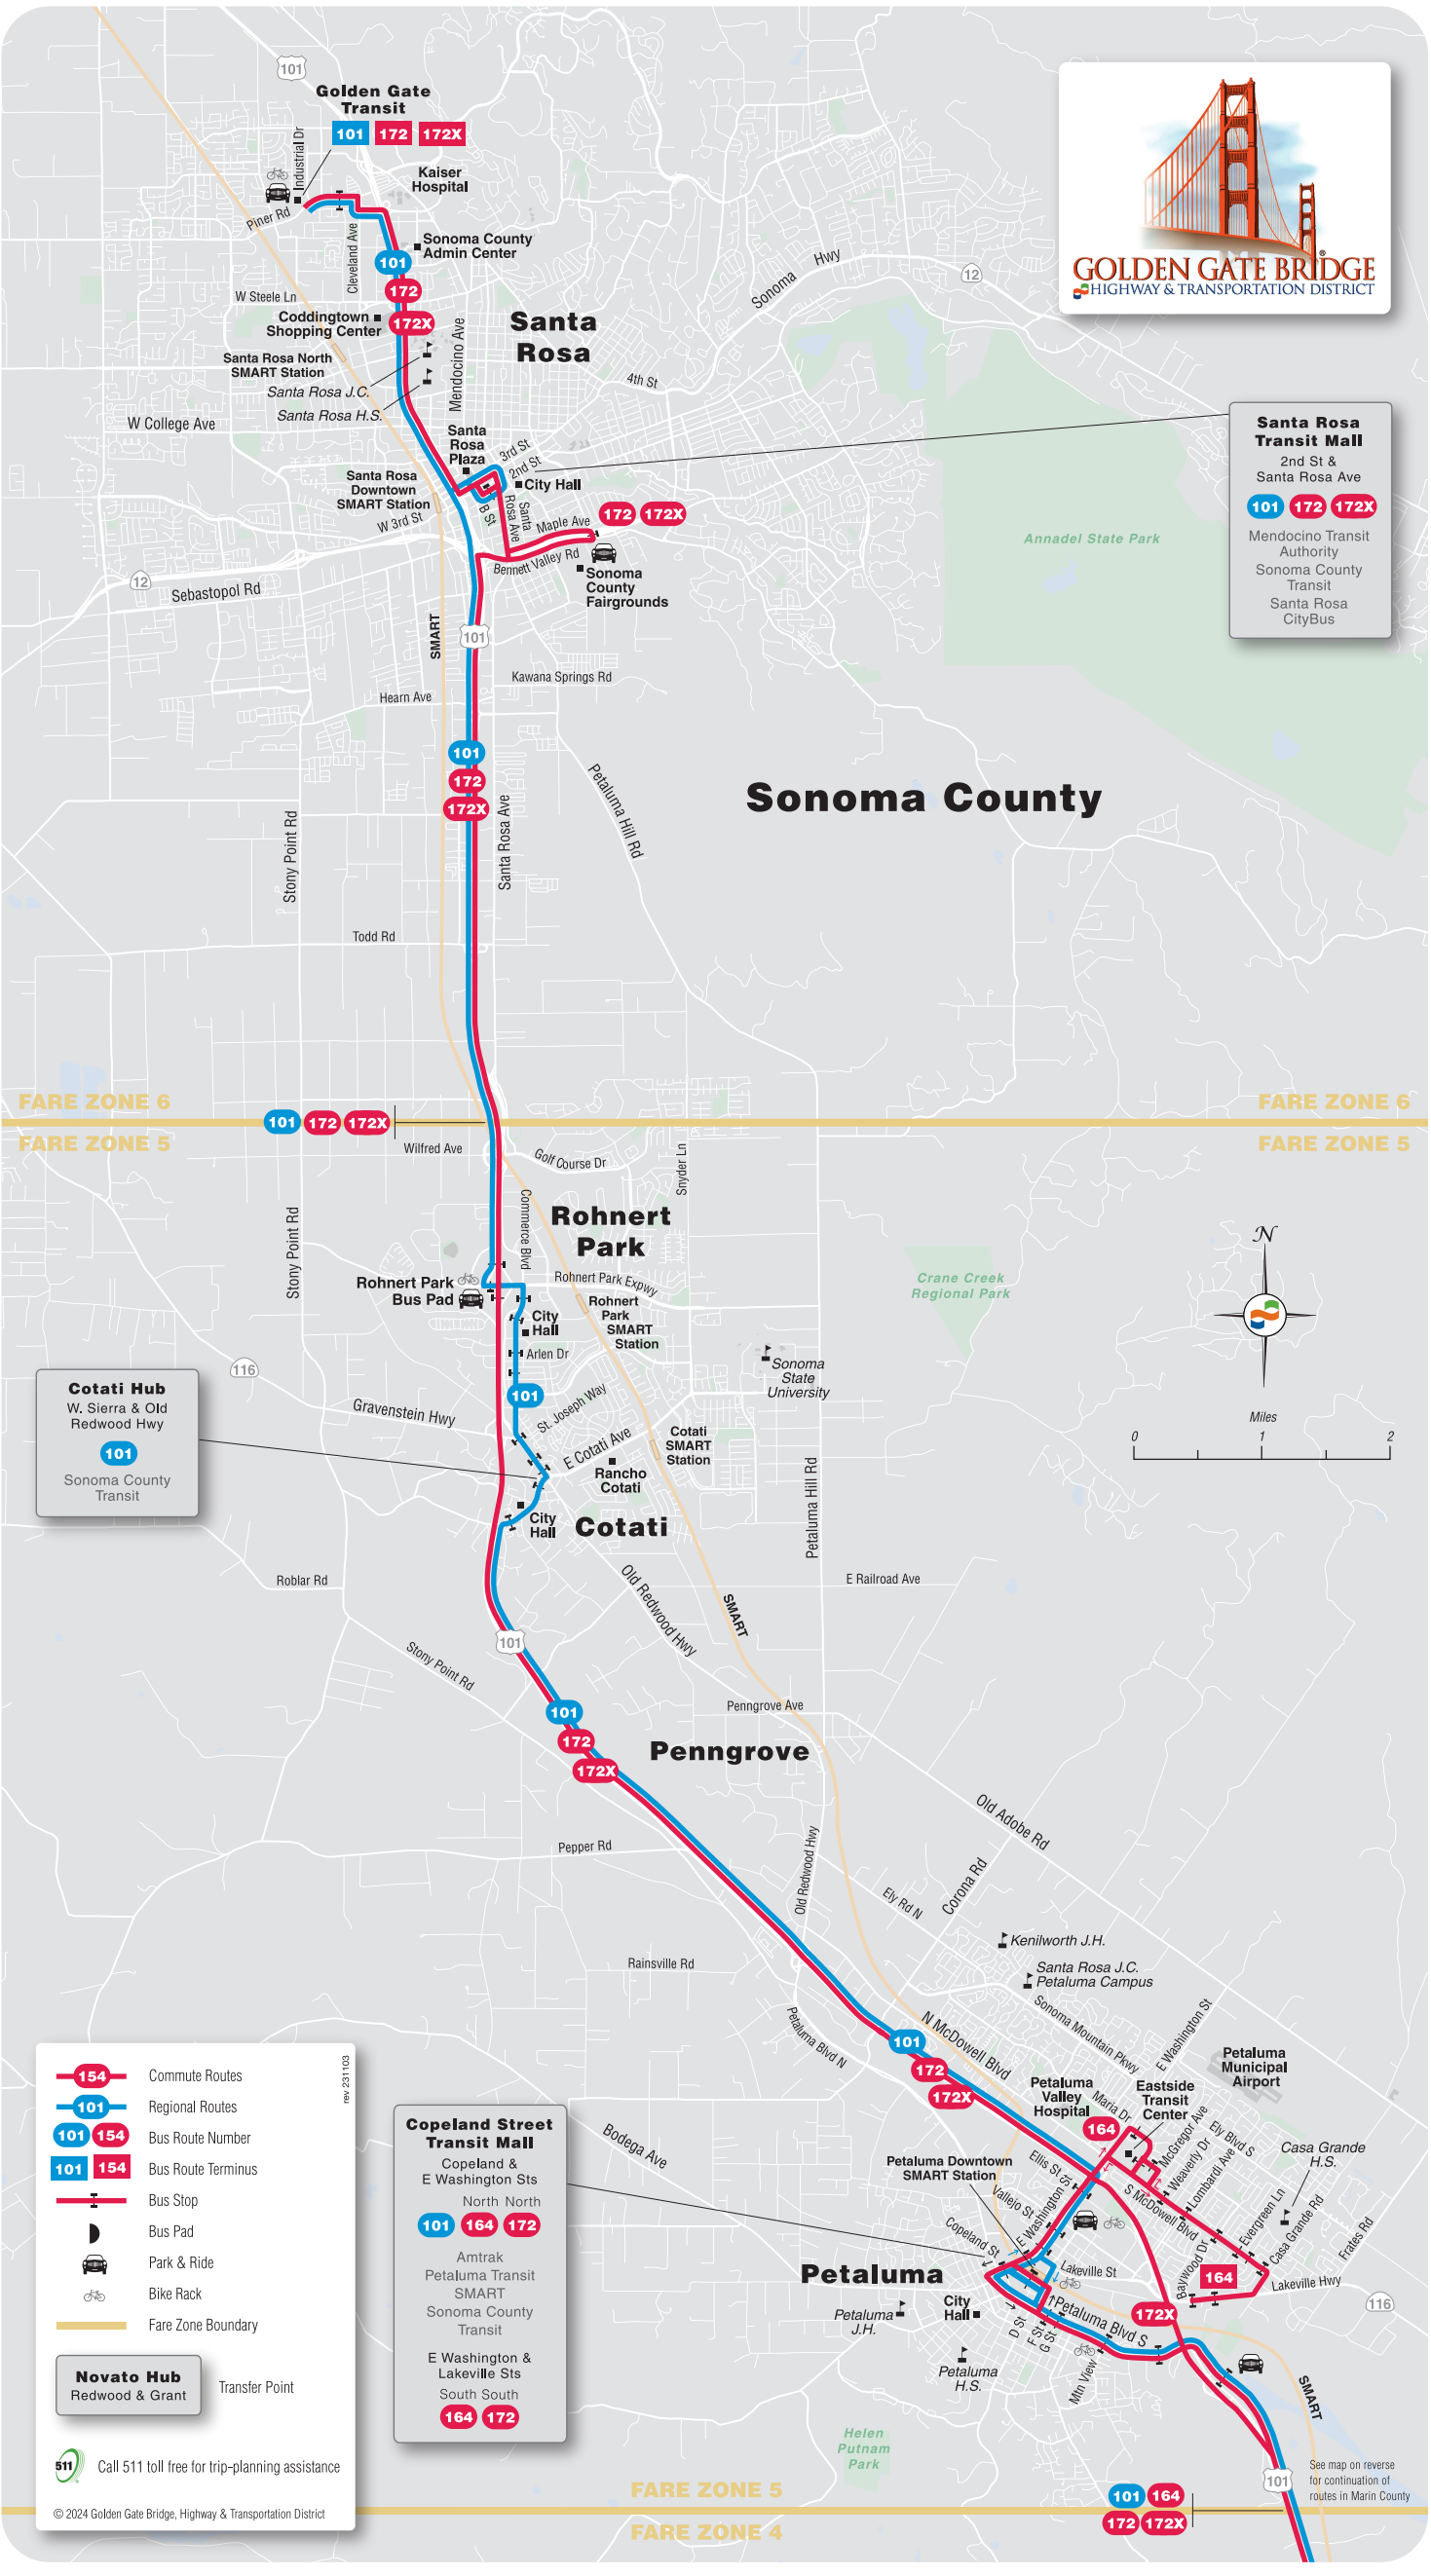

Santa Rosa Transit Mall
2nd St & Santa Rosa Ave
101 172 172X
Mendocino Transit Authority
Sonoma County Transit
Santa Rosa CityBus

Cotati Hub
W. Sierra & Old Redwood Hwy
101
Sonoma County Transit

Copeland Street Transit Mall
Copeland & E Washington Sts
North North
101 164 172
Amtrak
Petaluma Transit SMART
Sonoma County Transit
E Washington & Lakeville Sts
South South
164 172

154 Commute Routes
101 Regional Routes
101 154 Bus Route Number
101 154 Bus Route Terminus
Bus Stop
Bus Pad
Park & Ride
Bike Rack
Fare Zone Boundary
Novato Hub
Redwood & Grant Transfer Point
511 Call 511 toll free for trip-planning assistance
© 2024 Golden Gate Bridge, Highway & Transportation District