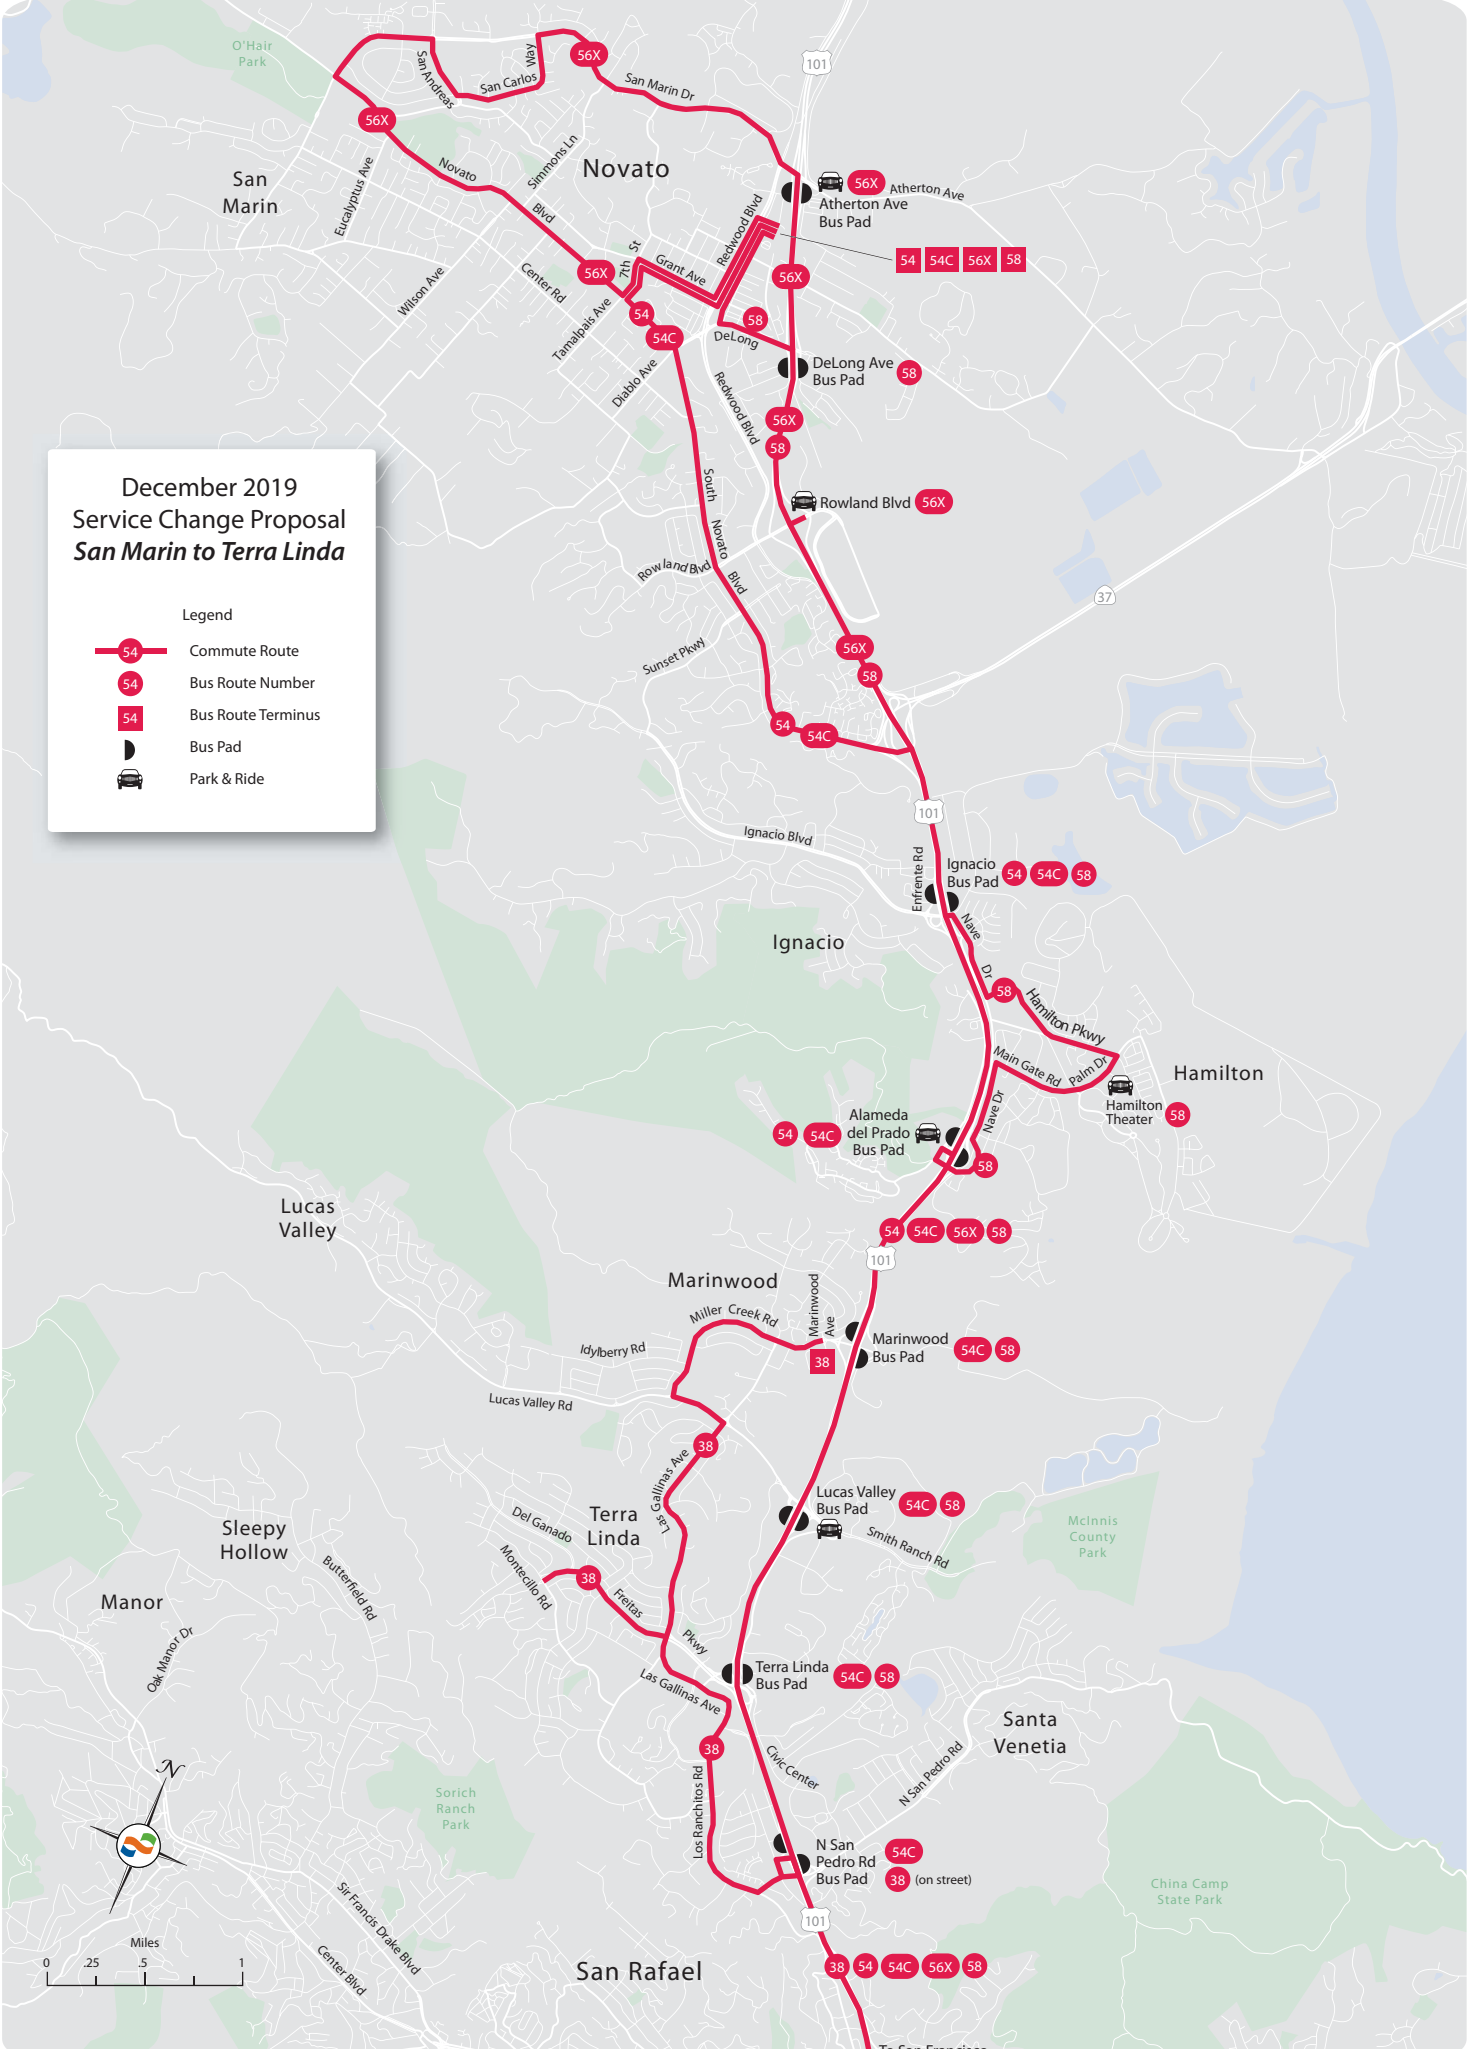

**December 2019
Service Change Proposal
San Marin to Terra Linda**

Legend

-  Commute Route
-  Bus Route Number
-  Bus Route Terminus
-  Bus Pad
-  Park & Ride

To San Francisco