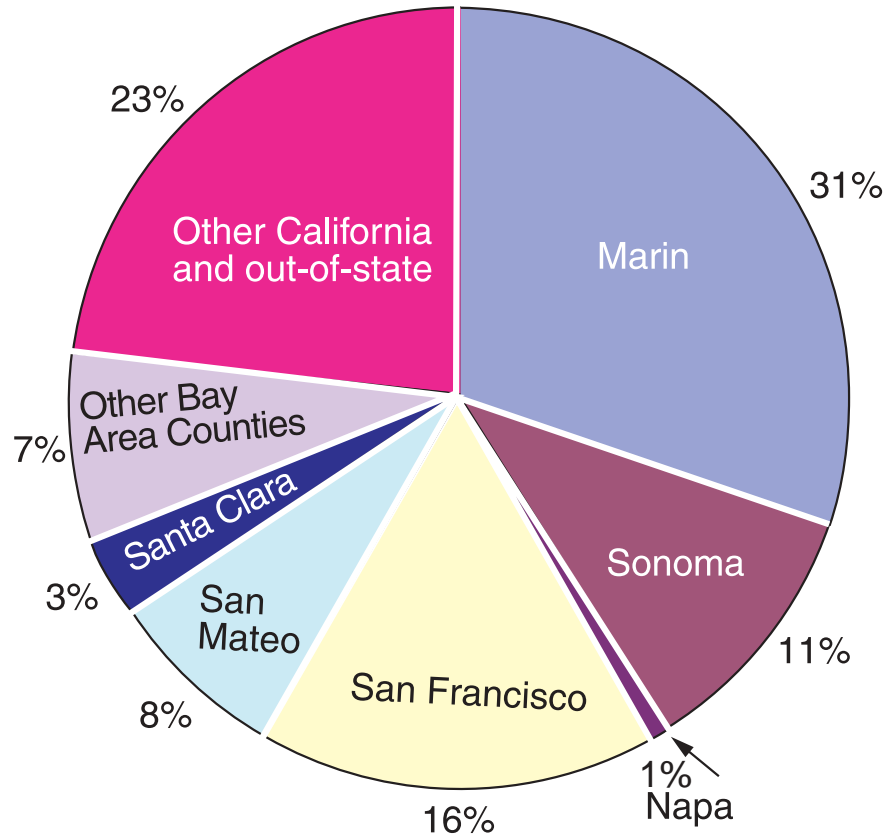

# Who Uses Golden Gate Bridge?

All Traffic

Weekday Commute Traffic

Weekend Traffic

Data Source: 1999 License Plate Survey