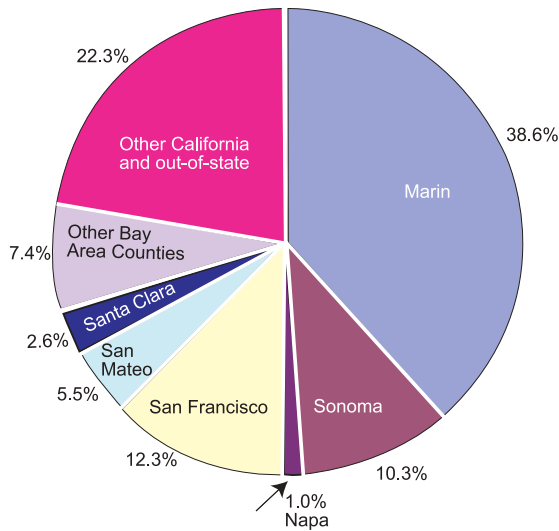

# Who Uses Golden Gate Bridge?

All Traffic

Weekday Commute Traffic

Weekend Traffic

Data Source: 1999 License Plate Survey