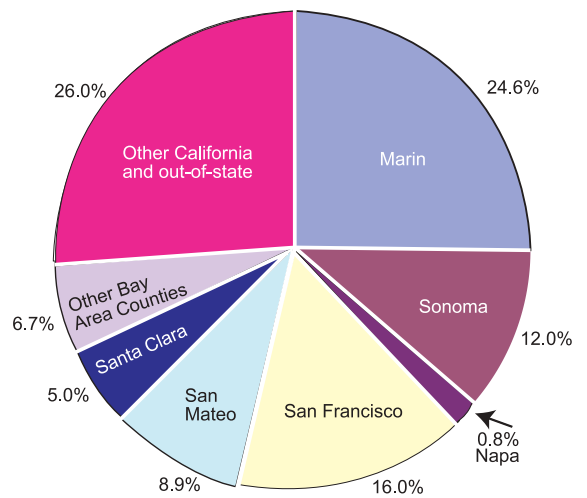

# Who Uses Golden Gate Bridge?

All Traffic

Weekday Commute Traffic

Weekend Traffic

Data Source: 1999 License Plate Survey